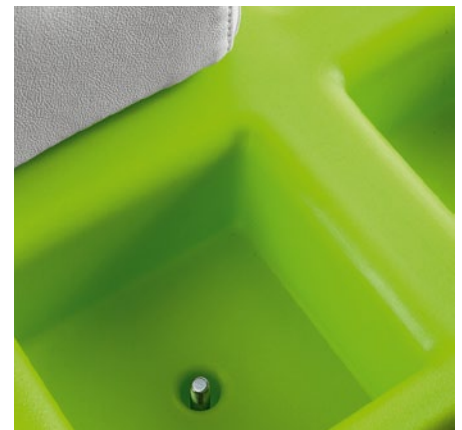

(FR) On retrouve dans le programme Modi' un parfait exemple des valeurs de la philosophie Myyour: modularité,

est possible: mariage des couleurs, jeux de formes et dimensions, expressions d'accueil novatrices idéales pour des locaux publics qui veulent se distinguer par une image vraiment inédite. Seule précaution à avoir pour l'usage extérieur: les laisser dans des endroits à l'abri de la pluie car l'eau pourrait pénétrer dans les coutures et mouiller le rembourrage; ce qui n'abîme en rien le produit mais peut mettre beaucoup de temps pour sécher complètement.

(ES) La filosofía Myyour encuentra en el programa Modi una perfecta ejemplificación de sus valores: modularidad, originalidad, libertad de composición, versatilidad de uso, refinamiento y confort. Dedicado a la fantasía de los proyectistas que, gracias a la infinita armonizabilidad de los elementos y de los colores, pueden generar ambientes únicos y de marcada personalidad, con sólo cinco piezas permite dar vida a mesas, sillones, butacas, pouf y divanes de las líneas y medidas más diversas, creando con extrema flexibilidad